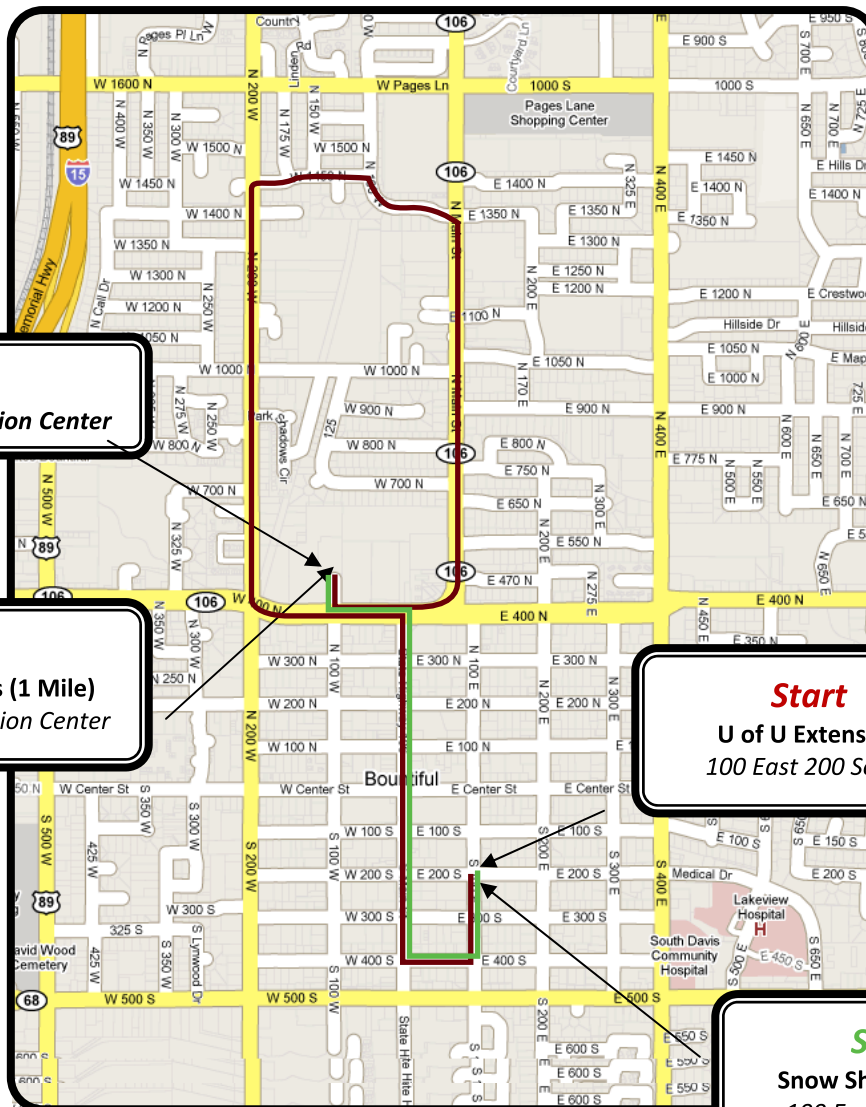

JINGLE BELLS 5K

WALK/RUN FOR JUVENILE DIABETES 2009

December 4, 2009
 Snow shuffle - 5:45
 5K - 6:00

Finish
 South Davis Recreation Center

Finish
 Snow Shuffle Ends (1 Mile)
 South Davis Recreation Center

Start
 U of U Extension
 100 East 200 South

Start
 Snow Shuffle begins
 100 East 200 South